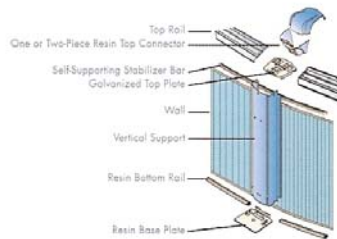

FRAME STRUCTURE